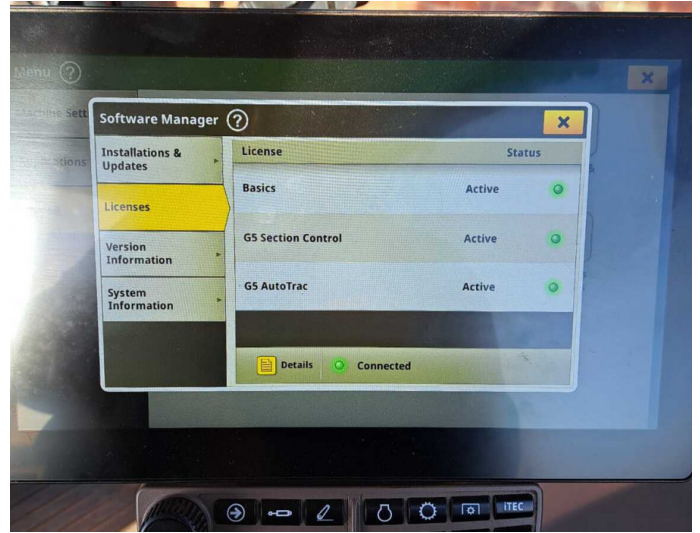

Product Details

Stock Number: 61039946

Manufacturer: John Deere

Model: 6R 185

Year: 2024

Operation Hours: 932

Location: Narberth

Call 01386 576 666 for more details.