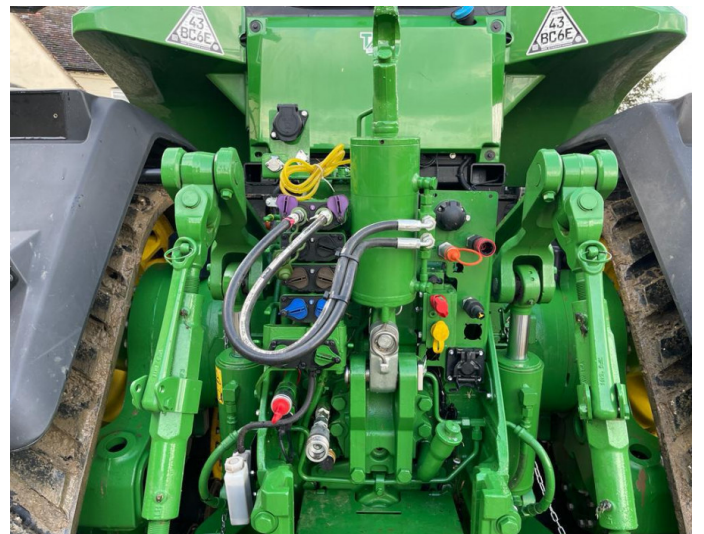

John Deere 8RX 410

Product Price:

£345,000.00 exc VAT

Product Description:

40K E23, SIGNATURE EDITION, 318L/MIN DUAL HYD PUMP, 5 ESCVS, CAB SUSPENSION, ULTIMATE COMFORT PACKAGE, ULTIMATE VISIBILITY PACKAGE, IPM, AIR BRAKES, INTEGRATED BEACONS, POWERGUARD UNTIL 03/07/28 OR 5000HRS (WHICHEVER COMES FIRST), LISTED ON BEHALF OF A CUSTOMER

Product Details

Stock Number: AP/JU 8RX

Manufacturer: John Deere

Model: 8RX 410

Year: 2023

Operation Hours: 620

Location: Evesham

Contact Nick on nick.apperley@tallisamos.co.uk or 07508 076998 to discuss flexible finance options on this machine.